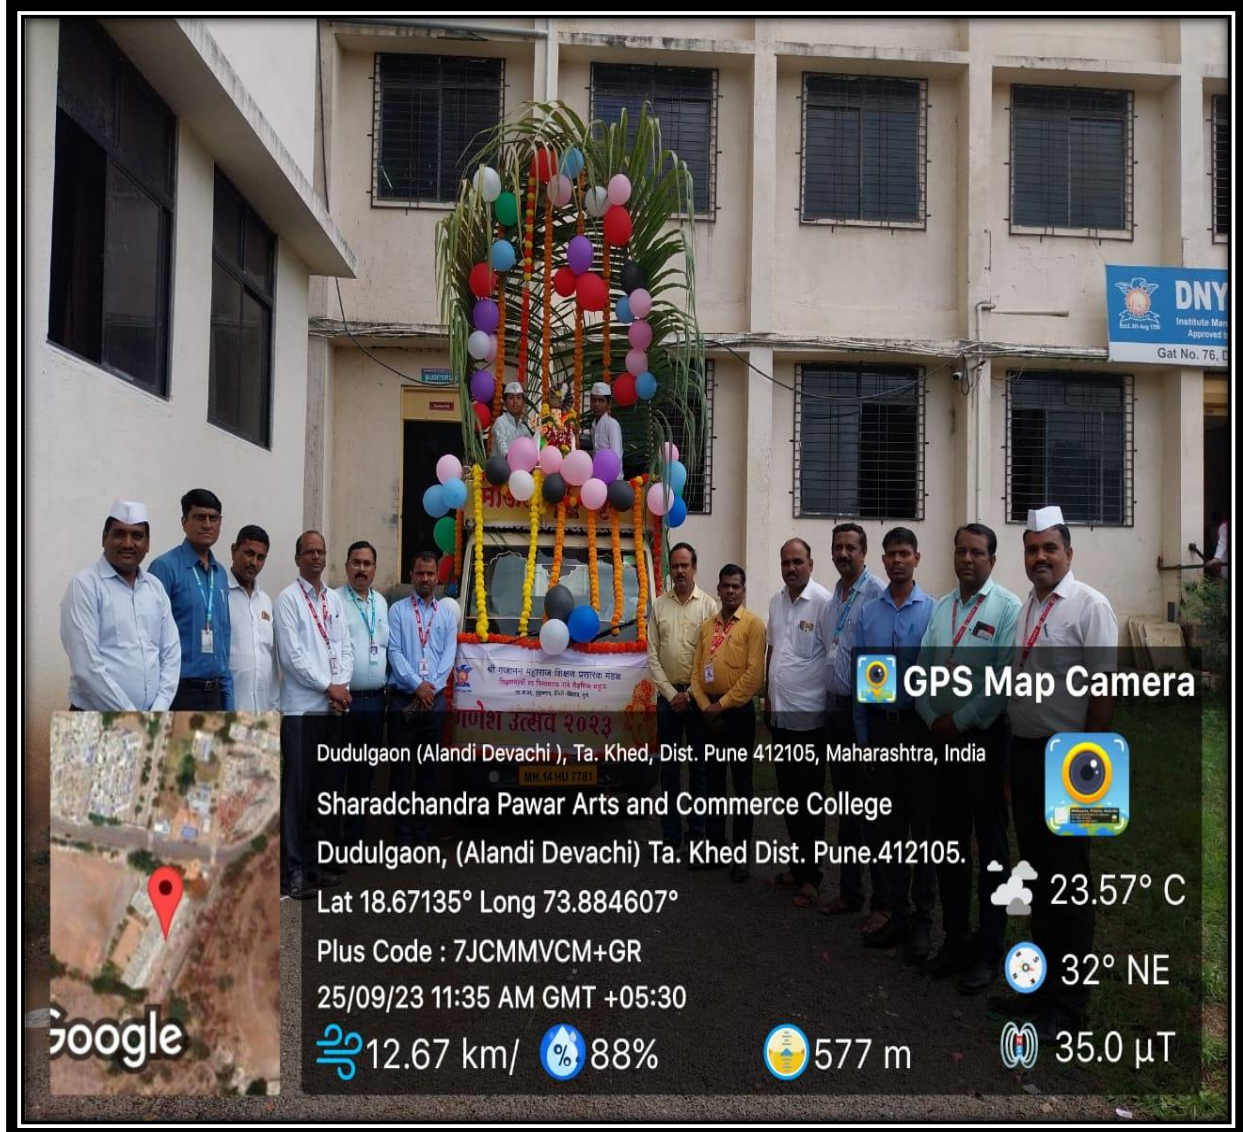

**Shri Gajanan Maharaj Shikshan Prasarak Mandal's
Sharadchandra Pawar Arts and Commerce College
Alandi Devachi, (Dudulgaon) Tal. Khed, Pune-412105**

(Affiliated to Savitribai Phule Pune University, Recognized by Govt. of Maharashtra)

Dudulgaon (Alandi Devachi), Ta. Khed, Dist. Pune 412105, Maharashtra, India

Sharadchandra Pawar Arts and Commerce College

Dudulgaon, (Alandi Devachi) Ta. Khed Dist. Pune.412105.

Lat 18.67135° Long 73.884607°

Plus Code : 7JCMMVCM+GR

25/09/23 11:35 AM GMT +05:30

12.67 km/ 88%

577 m

23.57° C

32° NE

35.0 μT

Ganesh Festival

Hilborat
PRINCIPAL
Sharadchandra Pawar Arts & Commerce College
Dudulgaon (Alandi), Pune.