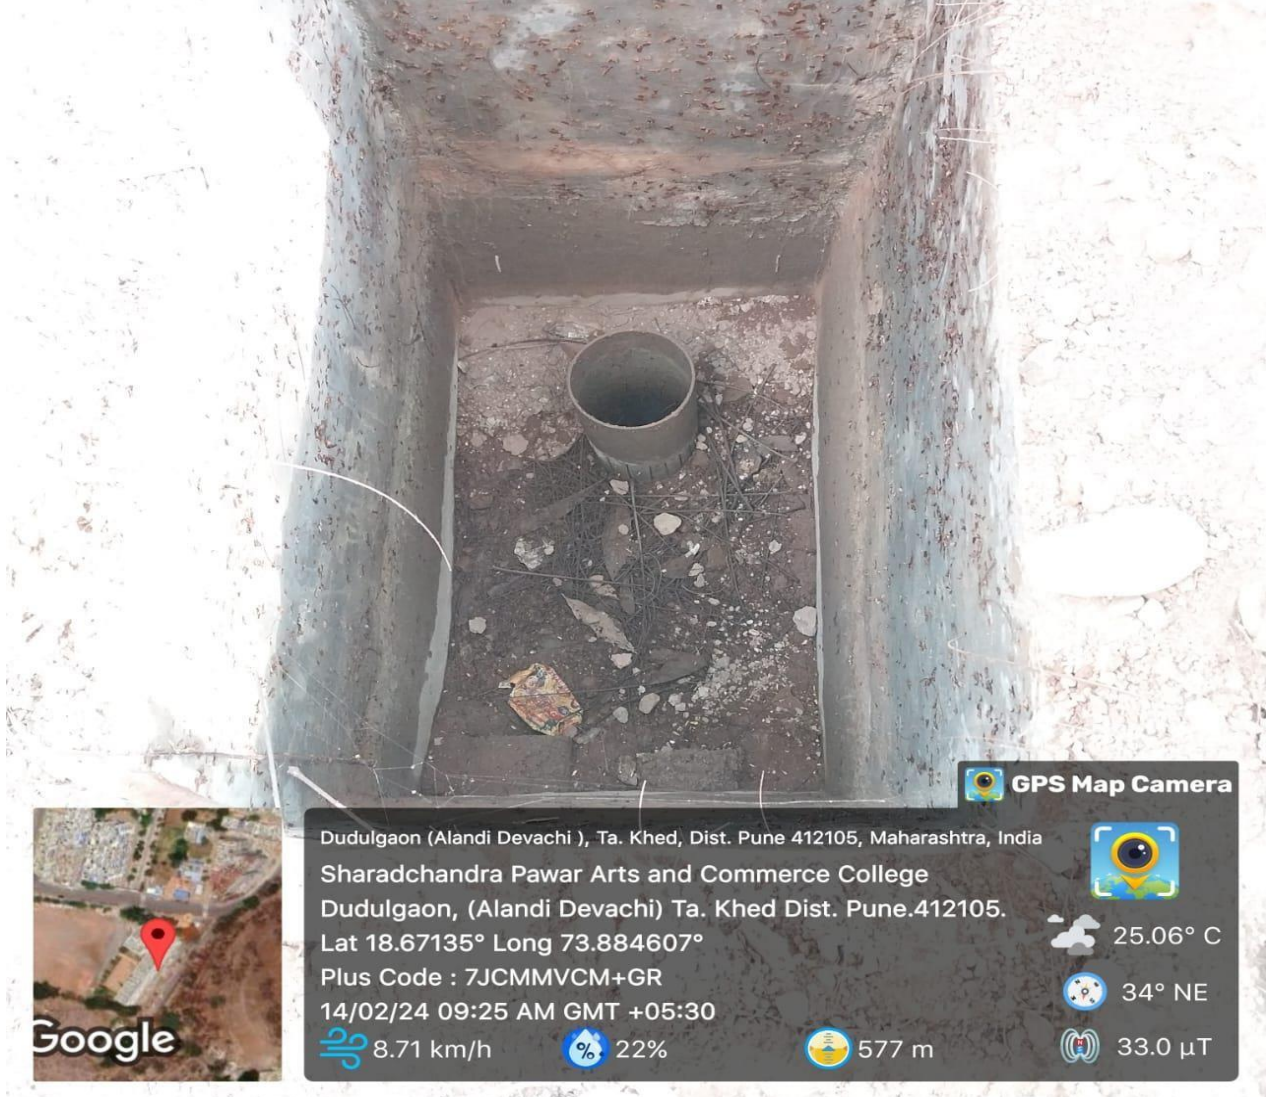

**Shri Gajanan Maharaj Shikshan Prasarak Mandal's
Sharadchandra Pawar Arts and Commerce College**

Alandi Devachi, (Dudulgaon) Tal. Khed, Pune-412105

(Affiliated to Savitribai Phule Pune University, Recognised by Govt. of Maharashtra)

Rain Water Harvesting Project

H. S. Borat

PRINCIPAL
Sharadchandra Pawar Arts & Commerce College
Dudulgaon (Alandi), Pune.