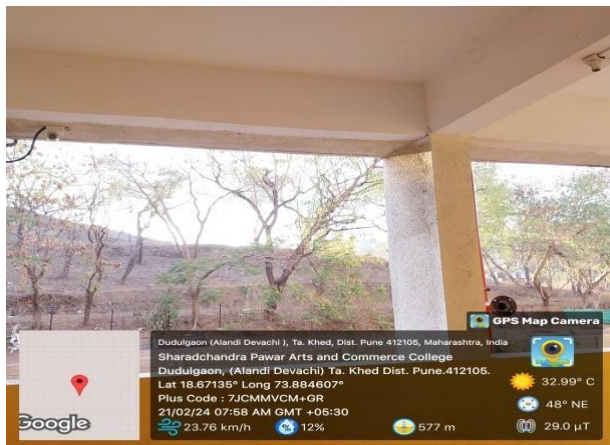

**Shri Gajanan Maharaj Shikshan Prasarak Mandal's
Sharadchandra Pawar Arts and Commerce College
Alandi Devachi, (Dudulgaon) Tal. Khed, Pune-412105**

(Affiliated to Savitribai Phule Pune University, Recognized by Govt. of Maharashtra)

CCTV

H. S. Borat
PRINCIPAL
Sharadchandra Pawar Arts & Commerce College
Dudulgaon (Alandi), Pune.