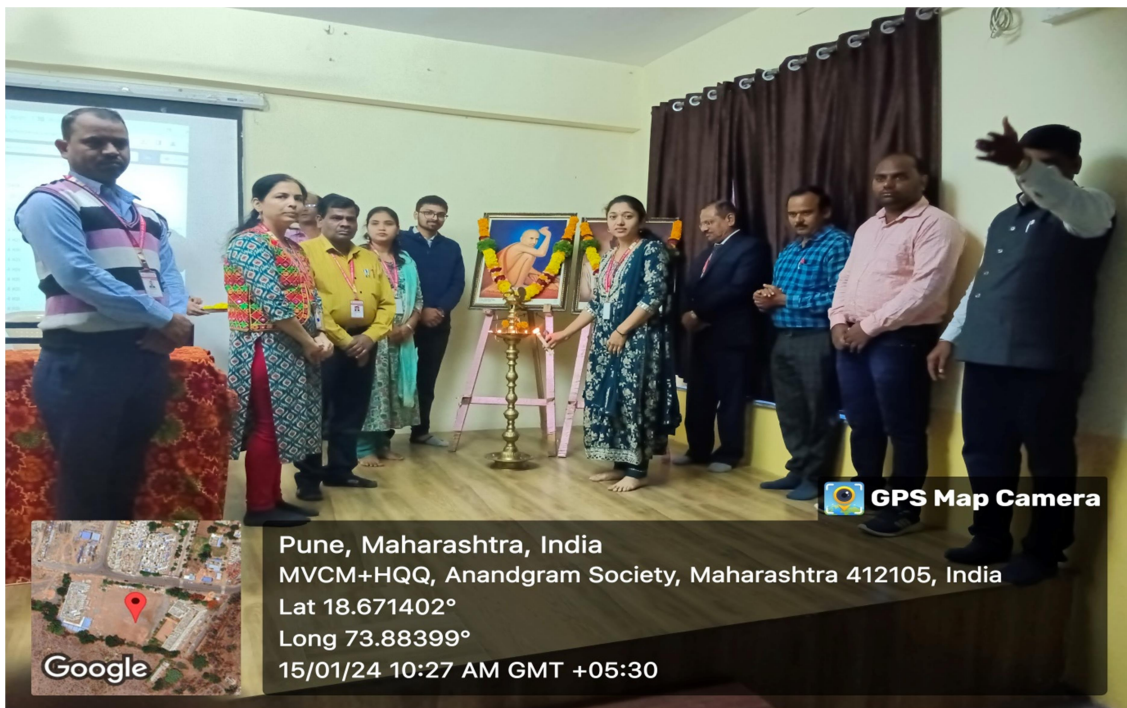

Pune, Maharashtra, India
MVCM+HQQ, Anandgram Society, Maharashtra 412105, India
Lat 18.671402°
Long 73.88399°
15/01/24 10:27 AM GMT +05:30