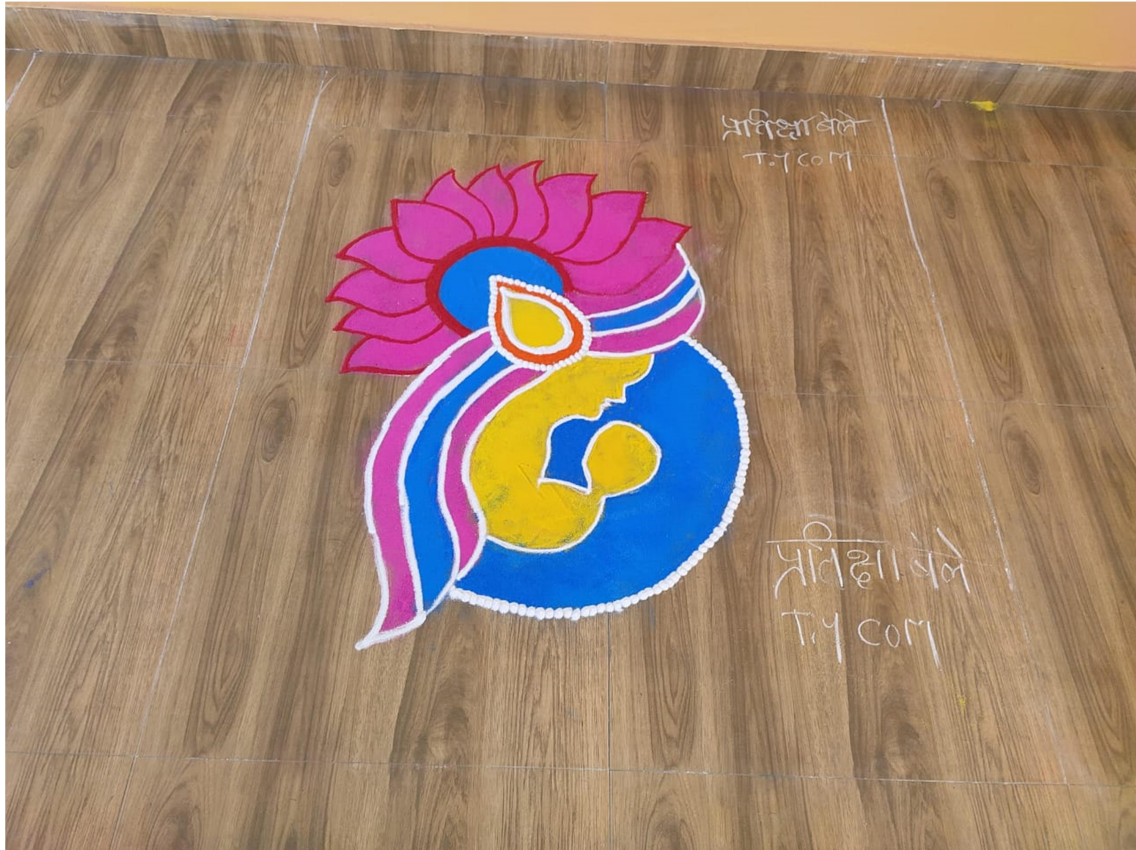

Shri Gajanan Maharaj Shikshan Prasarak Mandal's
Sharadchandra Pawar Arts and Commerce College
Dudulgaon (Alandi), Pune-412105
(Affiliated to Savitribai Phule Pune University, Recognised by Govt. of Maharashtra)