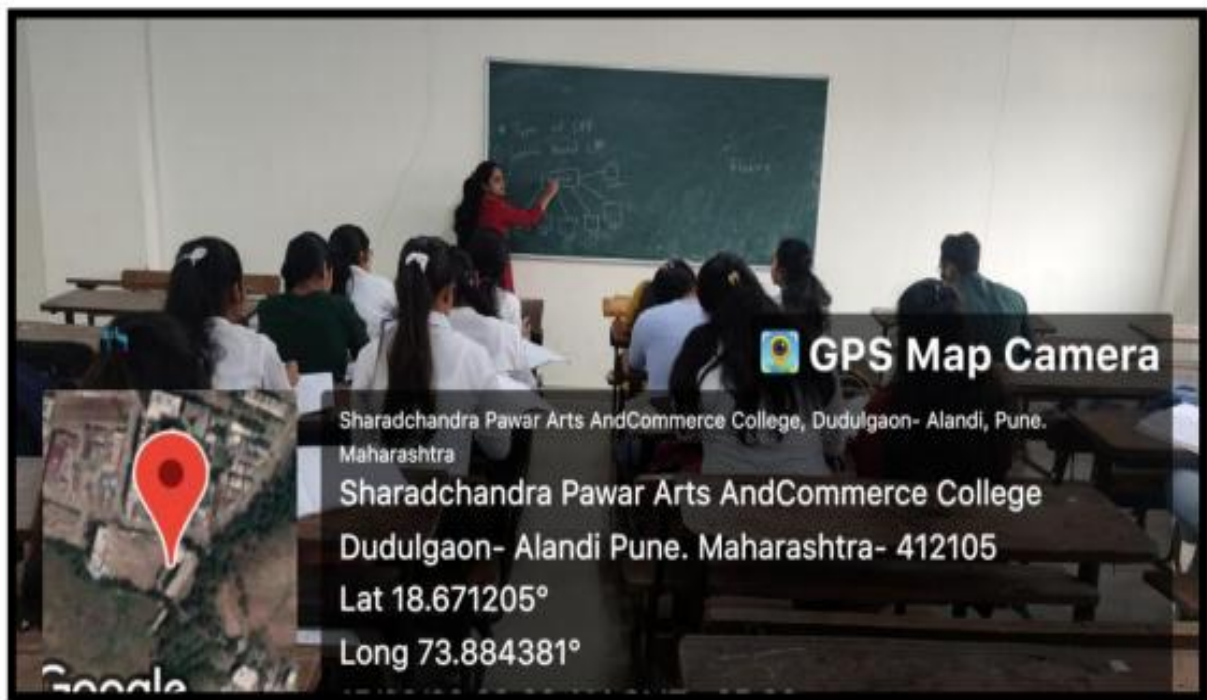

Shri Gajanan Maharaj ShikshanPrasarak Mandal's
Sharadchandra Pawar Arts and Commerce College
Alandi Devachi,(Dudulgaon), Tal.-Khed,Dist.- Pune-412105
(Affiliated to Savitribai Phule Pune University, Recognised by Govt.of Maharashtra)

Photographs of Remedial Classes

Photographs of Remedial Classes

Subject: Big Data
Department of B.B.A.(CA)

Shri Gajanan
PRINCIPAL
Sharadchandra Pawar Arts & Commerce College
Dudulgaon (Alandi), Pune