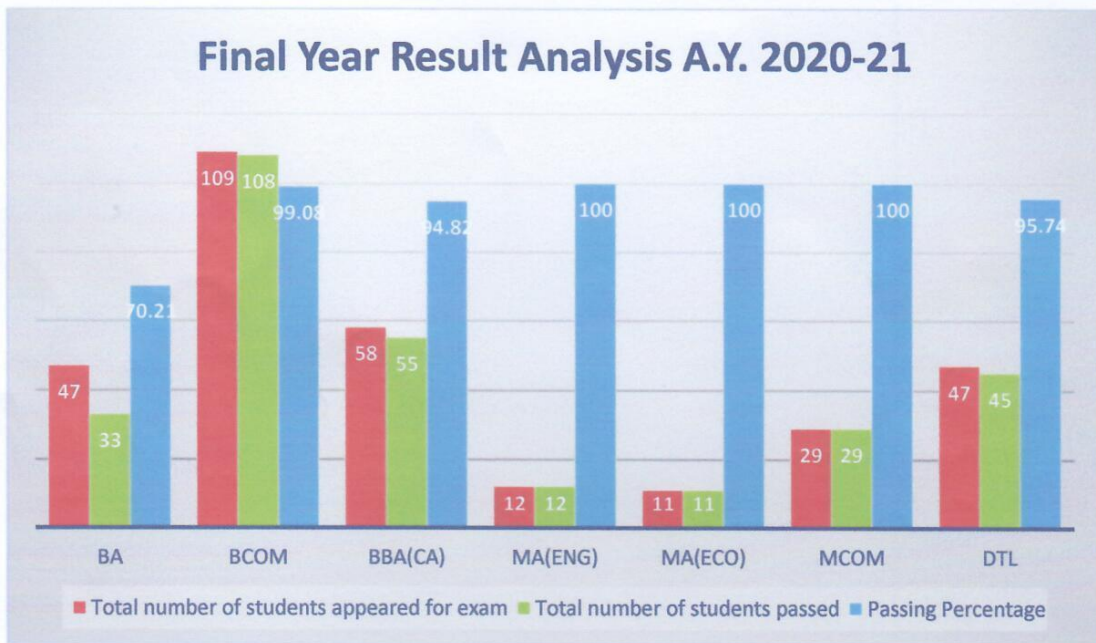

Final Year Result Analysis A.Y. 2020-21

	BA	BCOM	BBACA	MA (ENG)	MA (ECO)	MCOM	DTL
Total number of students appeared for exam	47	109	58	12	11	29	47
Total number of students absent	14	0	4	0	0	5	3
Total number of students Fail	14	1	3	0	0	0	2
Total number of students passed	33	108	55	12	11	29	45
Passing Percentage	70.21	99.08	94.82	100.00	100.00	100.00	95.74

Graphical Presentation

CEO
C.E.O.

Sharadchandra Pawar
Arts & Commerce College
Dudulgaon, Alandi, Pune

Principal

PRINCIPAL
Sharadchandra Pawar Arts & Commerce College
Dudulgaon (Alandi), Pune