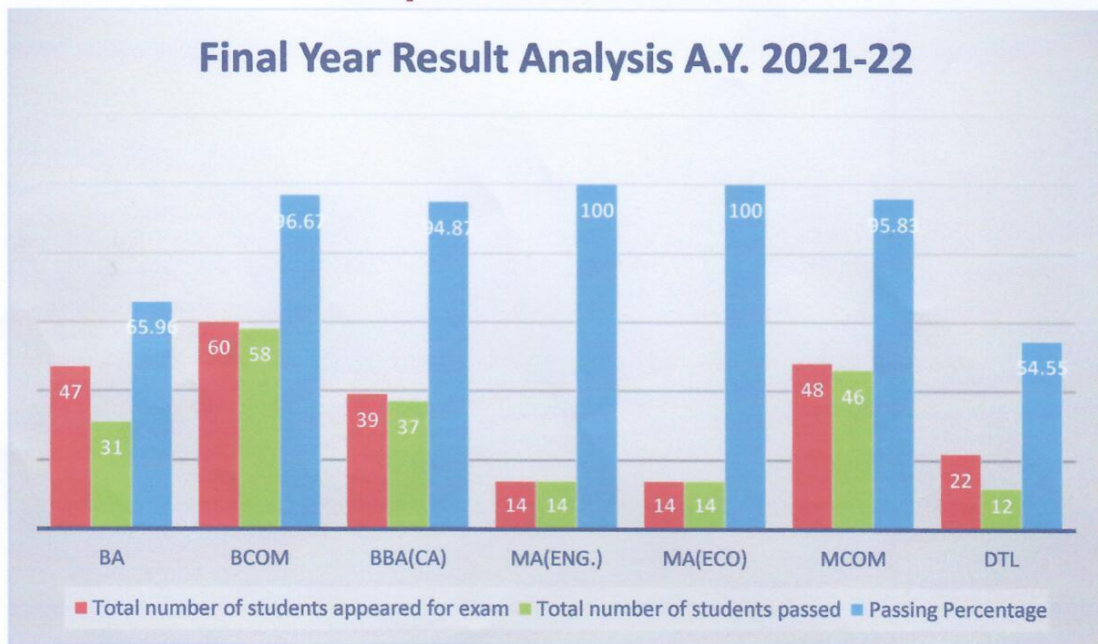

Final Year Result Analysis A.Y. 2021-22

	BA	BCOM	BBACA	MA (ENG)	MA (ECO)	MCOM	DTL
Total number of students appeared for exam	47	60	39	14	14	48	22
Total number of students absent	19	28	1	0	0	5	2
Total number of students Fail	16	02	2	0	0	02	10
Total number of students passed	31	58	37	14	14	46	12
Passing Percentage	65.96	96.67	94.87	100.00	100.00	95.83	54.55

Graphical Presentation

CEO
C.E.O.

Sharadchandra Pawar
Arts & Commerce College
Dudulgaon, Alandi, Pune

Principal

PRINCIPAL
Sharadchandra Pawar Arts & Commerce College
Dudulgaon (Alandi), Pune