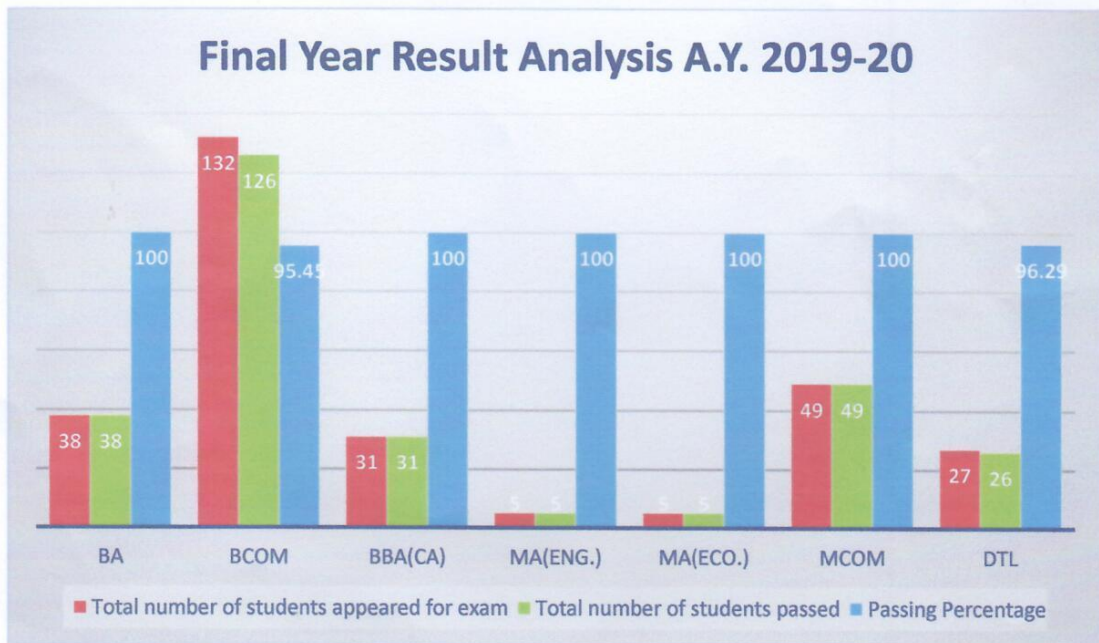

Final Year Result Analysis A.Y. 2019-20

	BA	BCOM	BBACA	MA (ENG)	MA (ECO)	MCOM	DTL
Total number of students appeared for exam	38	132	31	5	5	49	27
Total number of students absent	0	0	0	0	0	0	0
Total number of students Fail	0	6	0	0	0	0	1
Total number of students passed	38	126	31	5	5	49	26
Passing Percentage	100	95.45	100	100	100	100	96.29

Graphical Presentation

(Signature)

**CEO
C.E.O.**

Sharadchandra Pawar
Arts & Commerce College
Dudulgaon, Alandi, Pune

(Signature)
**Principal
PRINCIPAL**

Sharadchandra Pawar Arts & Commerce College
Dudulgaon (Alandi), Pune