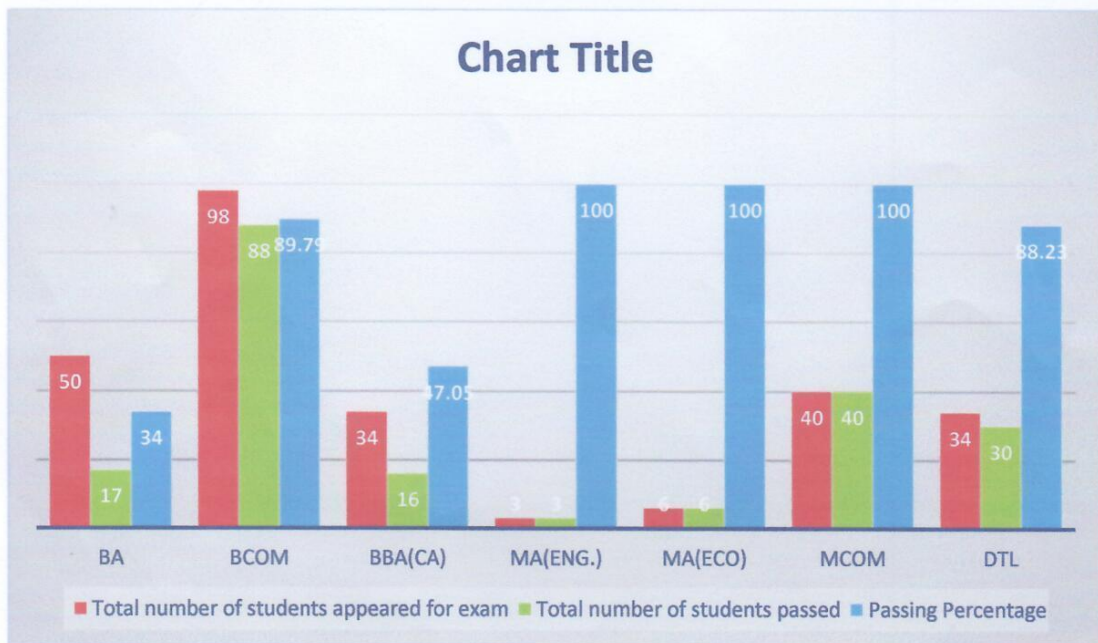

Final Year Result Analysis A.Y. 2018-19

	BA	BCOM	BBACA	MA (ENG)	MA (ECO)	MCOM	DTL
Total number of students appeared for exam	50	98	34	3	6	40	34
Total number of students absent	11	20	2	0	0	0	4
Total number of students Fail	33	10	18	0	0	0	4
Total number of students passed	17	88	16	3	6	40	30
Passing Percentage	34	89.79	47.05	100	100	100	88.23

Graphical Presentation

(Signature)
CEO

Sharadchandra Pawar
Arts & Commerce College
Dudulgaon, Alandi, Pune

(Signature)
Principal
PRINCIPAL

Sharadchandra Pawar Arts & Commerce College
Dudulgaon (Alandi), Pune