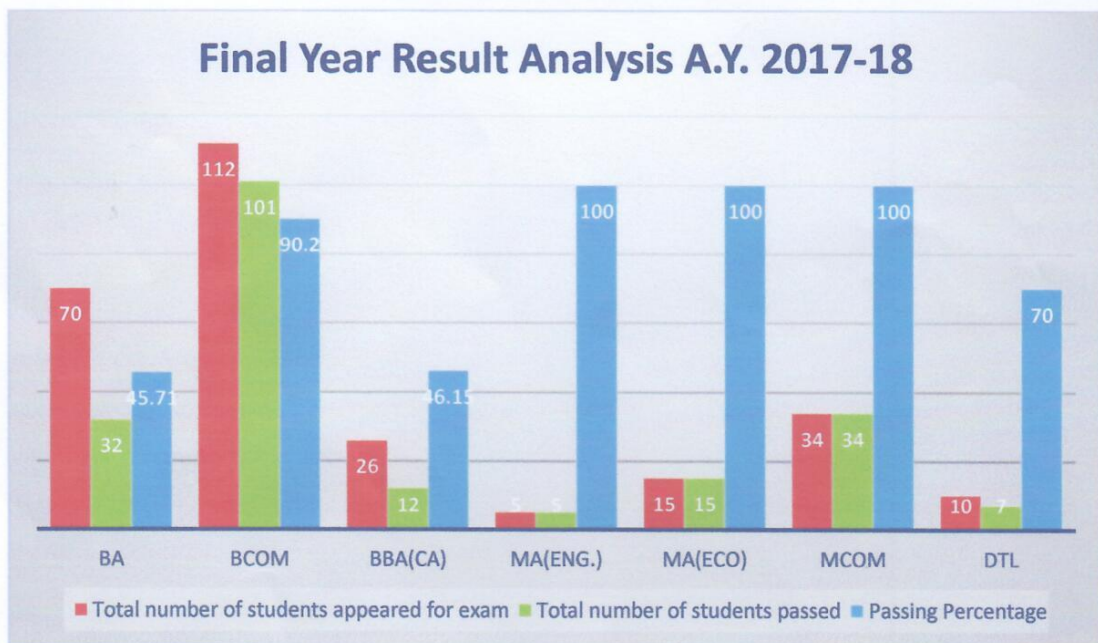

Final Year Result Analysis A.Y. 2017-18

	BA	BCOM	BBACA	MA (ENG)	MA (ECO)	MCOM	DTL
Total number of students appeared for exam	70	112	26	5	15	34	10
Total number of students absent	18	26	0	0	0	0	3
Total number of students Fail	38	11	14	0	0	0	3
Total number of students passed	32	101	12	5	15	34	7
Passing Percentage	45.71	90.2	46.15	100	100	100	70

Graphical Presentation

CEO
C.E.O.
Sharadchandra Pawar
Arts & Commerce College
Dudulgaon, Alandi, Pune

Principal
PRINCIPAL
Sharadchandra Pawar Arts & Commerce College
Dudulgaon (Alandi), Pune